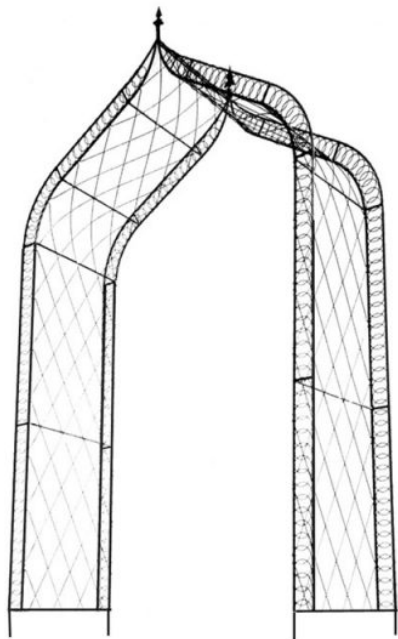

## No 91 Rose arch - Gothic top

**Price:** £398.00 **Delivery:** D.O.A

**Product Categories:** [Planters](#)

**Product Page:** <https://raymentwire.com/product/no-91-rose-arch-gothic-top-2/>

### Product Summary

**Design:** No 91 Rose arch - Gothic top

**Info:** A classically shaped arch for the garden. It can also be combined with trellis or fencing to create an impressive entrance.

**Dim:** H/249cm x W/178cm