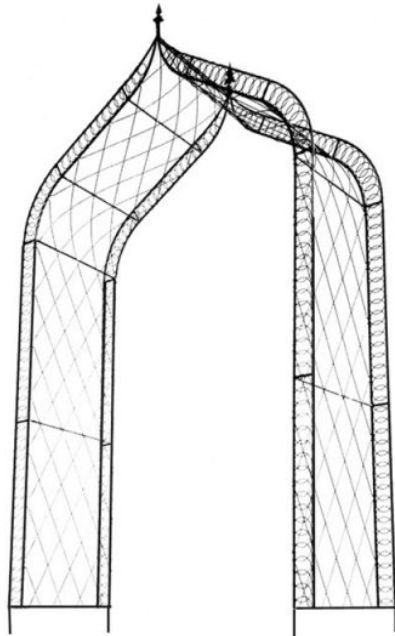

No 91 Rose arch - Gothic top

Price: £398.00 **Delivery:** D.O.A

Product Categories: [Planters](#)

Product Page: <http://raymentwire.com/product/no-91-rose-arch-gothic-top-2/>

Product Summary

Design: No 91 Rose arch - Gothic top

Info: A classically shaped arch for the garden. It can also be combined with trellis or fencing to create an impressive entrance.

Dim: H/249cm x W/178cm

Finish: Antique etch (powder-coat option p.o.a)