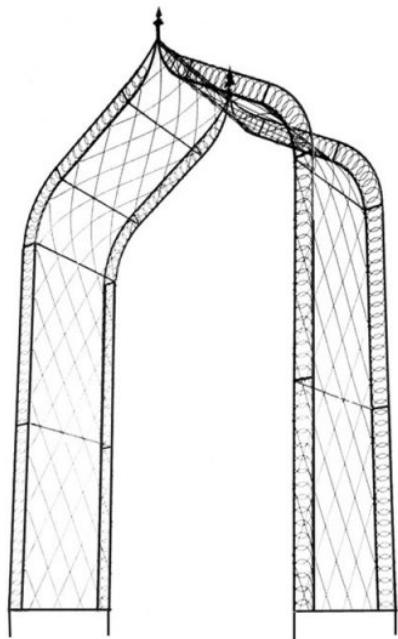

## No 91 Rose arch - Gothic top

**Price:** £398.00 **Delivery:** D.O.A

**Product Categories:** [Planters](#)

**Product Page:** <http://raymentwire.com/product/no-91-rose-arch-gothic-top-2/>

### Product Summary

**Design:** No 91 Rose arch - Gothic top

**Info:** A classically shaped arch for the garden. It can also be combined with trellis or fencing to create an impressive entrance.

**Dim:** H/249cm x W/178cm