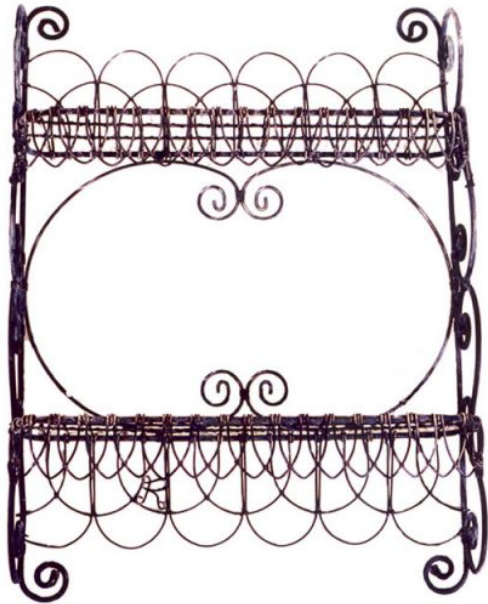

No.22 Small Wall Shelf

Price: £162.00 **Delivery:** D.O.A

Product Categories: [Planters](#)

Product Page: <https://raymentwire.com/product/no-22-small-wall-shelf/>

Product Summary

Design: No.22 Small Wall Shelf

Info: A two tiered wall shelf with scalloped edges. Perfect for displaying a treasured plant collection.

Dim: H/64cm x W/46cm

Finish: Antique etch (powder-coat option p.o.a)