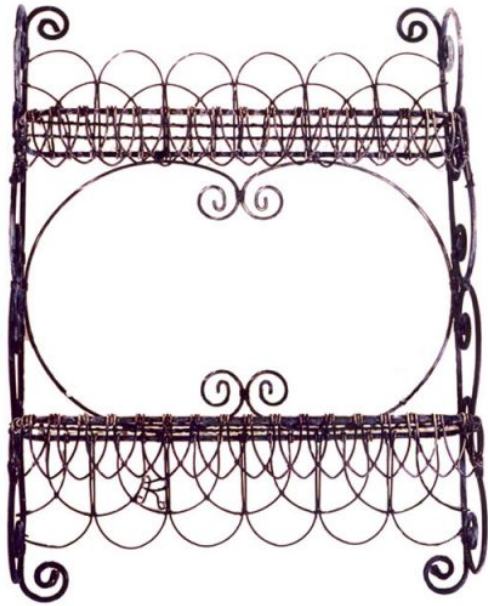

No.22 Small Wall Shelf

Price: £220.00 Delivery: D.O.A

Product Categories: [Planters](#)

Product Page: <https://raymentwire.com/product/no-22-small-wall-shelf/>

Product Summary

Design: No.22 Small Wall Shelf

Info: A two tiered wall shelf with scalloped edges. Perfect for displaying a treasured plant collection.

Dim: H/64cm x W/46cm

Finish: Antique etch (powder-coat option p.o.a)