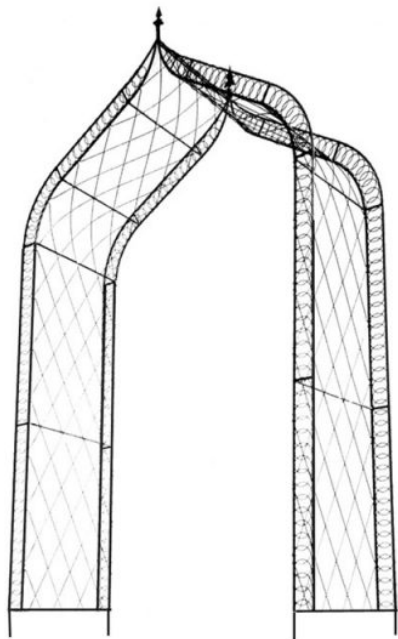

## No 91 Rose arch - Gothic top

**Price:** £560.00 **Delivery:** D.O.A

**Product Categories:** [Planters](#)

**Product Page:** <https://raymentwire.com/product/no-91-rose-arch-gothic-top-2/>

### Product Summary

**Design:** No 91 Rose arch - Gothic top

**Info:** A classically shaped arch for the garden. It can also be combined with trellis or fencing to create an impressive entrance.

**Dim:** H/249cm x W/178cm