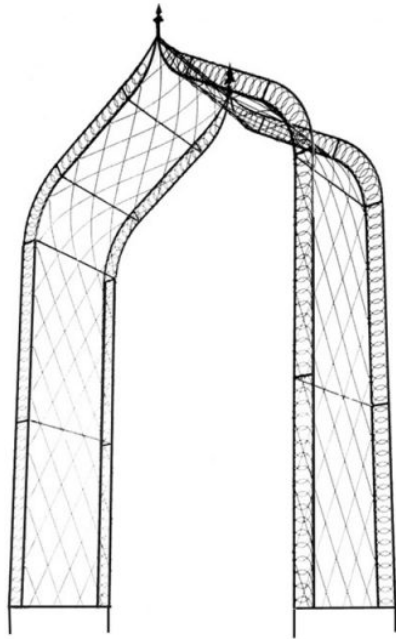

No 91 Rose arch - Gothic top

Price: £560.00 **Delivery:** D.O.A

Product Categories: [Planters](#)

Product Page: <https://raymentwire.com/product/no-91-rose-arch-gothic-top-2/>

Product Summary

Design: No 91 Rose arch - Gothic top

Info: A classically shaped arch for the garden. It can also be combined with trellis or fencing to create an impressive entrance.

Dim: H/249cm x W/178cm

Finish: Antique etch (powder-coat option p.o.a)