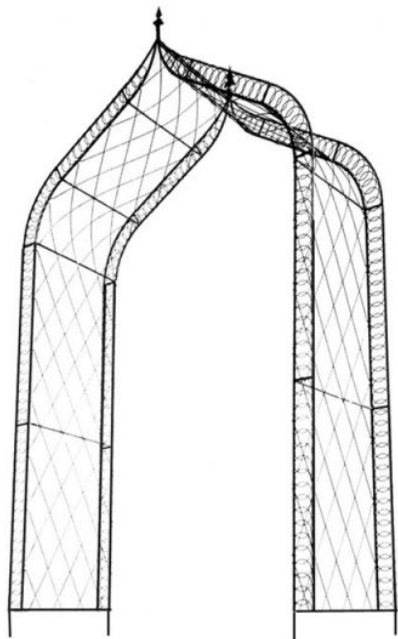

No 91 Rose arch - Gothic top

Price: £560.00 **Delivery:** D.O.A

Product Categories: [Planters](#)

Product Page: <https://raymentwire.com/product/no-91-rose-arch-gothic-top-2/>

Product Summary

Design: No 91 Rose arch - Gothic top

Info: A classically shaped arch for the garden. It can also be combined with trellis or fencing to create an impressive entrance.

Dim: H/249cm x W/178cm

Finish: Antique etch (powder-coat option p.o.a)