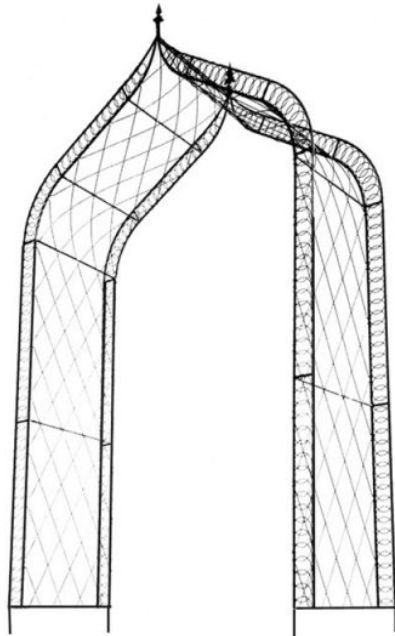

No 91 Rose arch - Gothic top

Price: £560.00 **Delivery:** D.O.A

Product Categories: [Planters](#)

Product Page: <https://raymentwire.com/product/no-91-rose-arch-gothic-top-2/>

Product Summary

Design: No 91 Rose arch - Gothic top

Info: A classically shaped arch for the garden. It can also be combined with trellis or fencing to create an impressive entrance.

Dim: H/249cm x W/178cm

Finish: Antique etch (powder-coat option p.o.a)