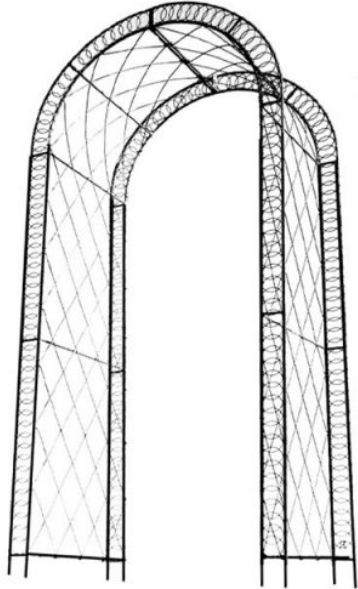

No 92 Rose arch - Round top

Price: £530.00 **Delivery:** D.O.A

Product Categories: [Planters](#)

Product Page: <https://raymentwire.com/product/no-92-rose-arch-round-top-2/>

Product Summary

Design: No 92 Rose arch - Round top

Info: A wonderfully light and airy structure, ideal for all climbers as well as roses. It can be combined with other arches to form a walkway.

Dim: H/214cm x W/109cm

Finish: Antique etch (powder-coat option p.o.a)