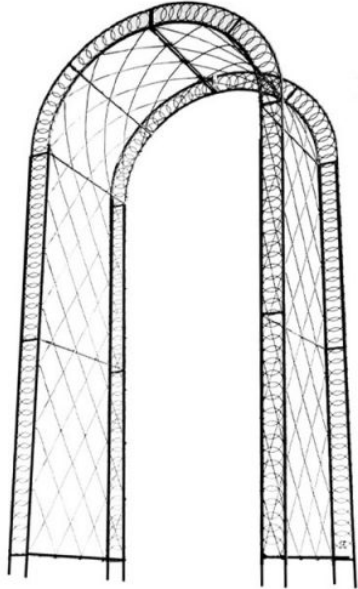

## No 92 Rose arch - Round top

**Price:** £480.00 **Delivery:** D.O.A

**Product Categories:** [Planters](#)

**Product Page:** <https://raymentwire.com/product/no-92-rose-arch-round-top-2/>

### Product Summary

**Design:** No 92 Rose arch - Round top

**Info:** A wonderfully light and airy structure, ideal for all climbers as well as roses. It can be combined with other arches to form a walkway.

**Dim:** H/214cm x W/109cm

**Finish:** Antique etch (powder-coat option p.o.a)